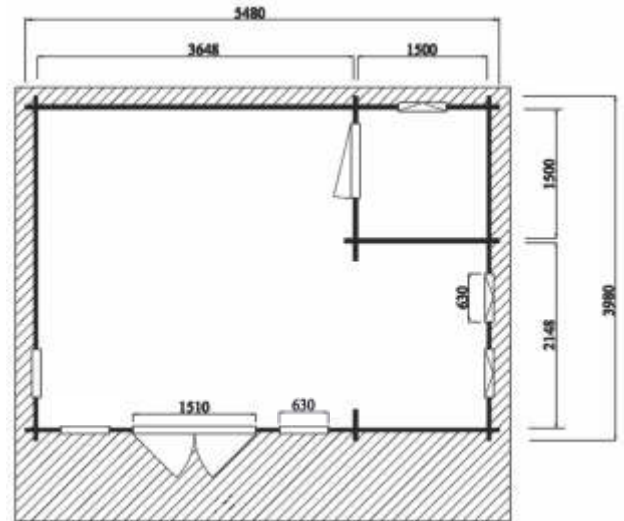

TREATED WOOD

44mm

Double
Glazed

5.5x4m

2.85x2.2m

PREMIUM INCLUSIONS

- Factory treated superior grade Nordic spruce 44 mm wall boards
- 8 stainless steel rods in all corners essential for a solid structure
- T&G roof boards
- Internal 44mm walls and doors
- Double glazing on all windows and doors
- Double french doors with aluminium threshold
- 6 windows
- Door and window handles
- Bolts, screws, nails
- Comprehensive assembly instructions with 3D illustrations

Comes as a kit

Packaging – 2 pallets
Total weight: 1,885 kg

1 pallet 0.43 m
2 pallet 0.64 m

DOUBLE
GLAZING

QUALITY
HARDWARE

TREATED
WOOD

T&G ROOF
BOARDS

* All products in this brochure are designed to be an exempt development in NSW and may be built without council permission. Other conditions apply. Standards are different in other states. Please consult your nearest dealer of YZY kits, council or private certifier for further information. T&C. YZY Pty Ltd reserves the right to make adjustments to the specification, sizes & materials as required. 3D images, plans & photos are for illustration purposes only. Furniture and other loose items are not included. Refer to inclusion lists for details. © Copyright YZY Pty Ltd, 2016