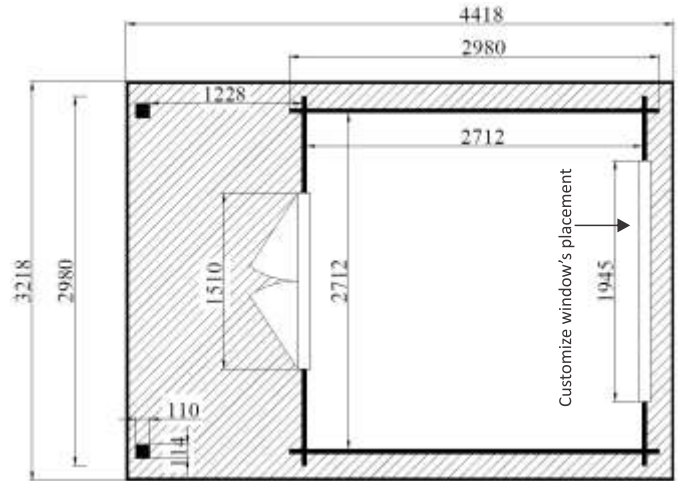

# MAJORCA, 9m<sup>2</sup>

Modern style cabin is perfect for a Painting studio, Kids play room or a workshop and is a bargain for those wanting a fast remedy to complete their garden landscape. Any handy man should DIY assemble it in just 1 day on a prepared level base.

TREATED WOOD

34mm

Safety Glass

3x3m

2.3m