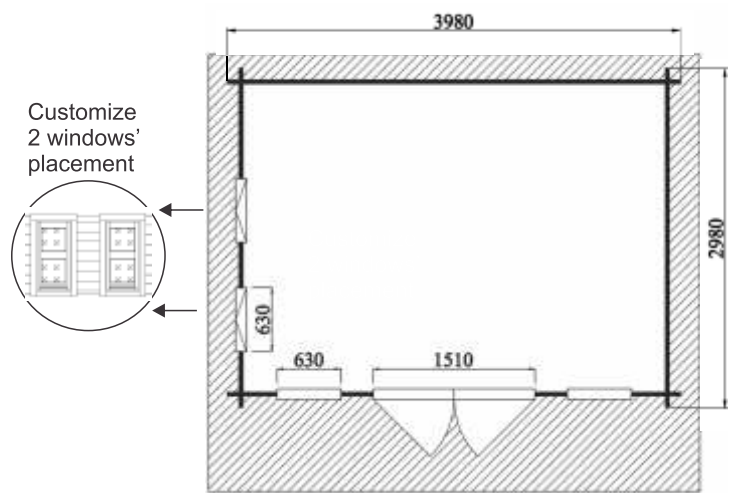

TREATED WOOD

34mm

Safety Glass

4x3m

2.5x2.1m

SAFETY GLASS

QUALITY HARDWARE

TREATED WOOD