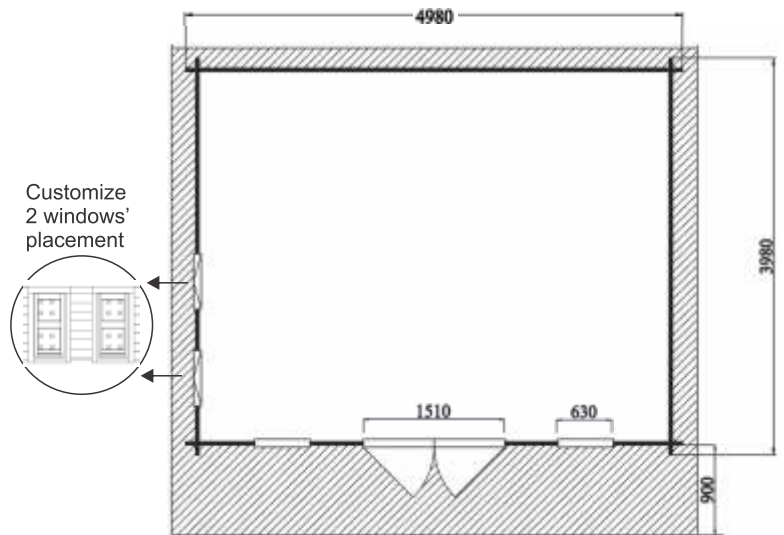

BACKYARD CABINS STUDIOS

for Art /Painting Studio, Home Office, Teenage or Parents retreat,
holiday property accommodation, She shed, Mans cave, you name it

CORSICA, 20m²

Corsica is a spacious one room backyard cabin mostly used for a Guest room, Teenage retreat, as a She shed or an Art/painting studio. It is also perfect for a pool house or a change room, featuring safety glass or double glazing on all doors and windows.

Available versions of Corsica model:
34mm + safety glass or 44mm + DG

PREMIUM INCLUSIONS

- Factory treated superior grade Nordic spruce 44 mm or 34 mm wall boards
- 4 stainless steel rods in all corners essential for a solid structure
- T&G roof boards
- Double glazing or safety glass on all windows and doors
- Double french doors with aluminium threshold
- 4 windows
- Door and window handles
- Bolts, screws, nails
- Comprehensive assembly instructions with 3D illustrations