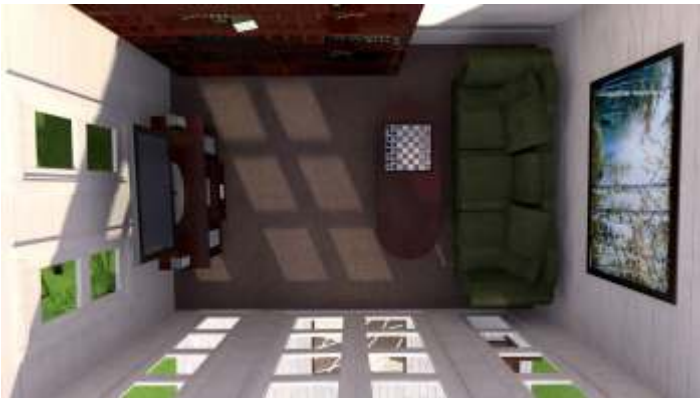

BACKYARD CABINS STUDIOS

for Art /Painting Studio, Home Office, Teenage or Parents retreat,
holiday property accommodation, She shed, Mans cave, you name it

CORSICA, 20m²

Corsica is a spacious one room backyard cabin mostly used for a Guest room, Teenage retreat, as a She shed or an Art/painting studio. It is also perfect for a pool house or a change room, featuring safety glass or double glazing on all doors and windows.

Available versions of Corsica model:
34mm + safety glass or 44mm + DG

PREMIUM INCLUSIONS

- Factory treated superior grade Nordic spruce 44 mm or 34 mm wall boards
- 4 stainless steel rods in all corners essential for a solid structure
- T&G roof boards
- Double glazing or safety glass on all windows and doors
- Double french doors with aluminium threshold
- 4 windows
- Door and window handles
- Bolts, screws, nails
- Comprehensive assembly instructions with 3D illustrations