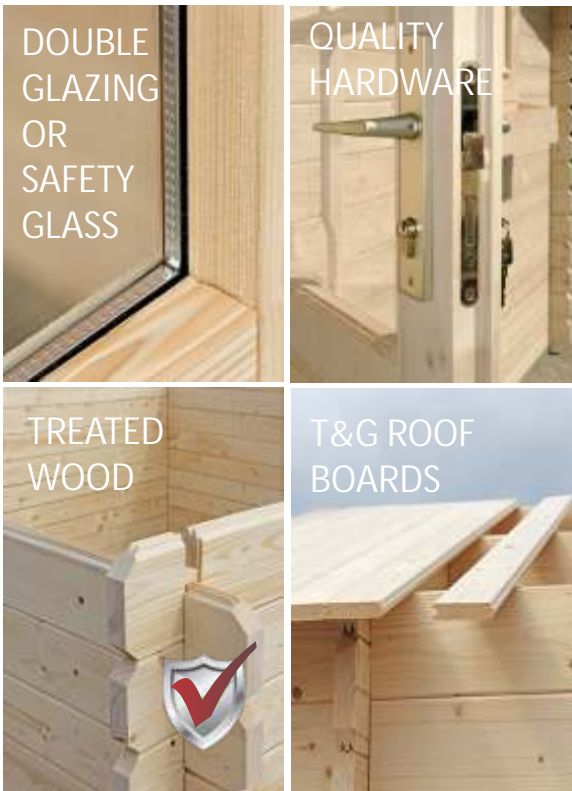

Easy assembly video
 [YouTube.com/YZYkithomes](https://www.youtube.com/YZYkithomes)

* All products in this brochure are designed to be an exempt development in NSW and may be built without council permission. Other conditions apply. Standards are different in other states. Please consult your nearest dealer of YZY kits, council or private certifier for further information. T&C. YZY Pty Ltd reserves the right to make adjustments to the specification, sizes & materials as required. 3D images, plans & photos are for illustration purposes only. Furniture and other loose items are not included. Refer to inclusion lists for details. © Copyright YZY Pty Ltd, 2016